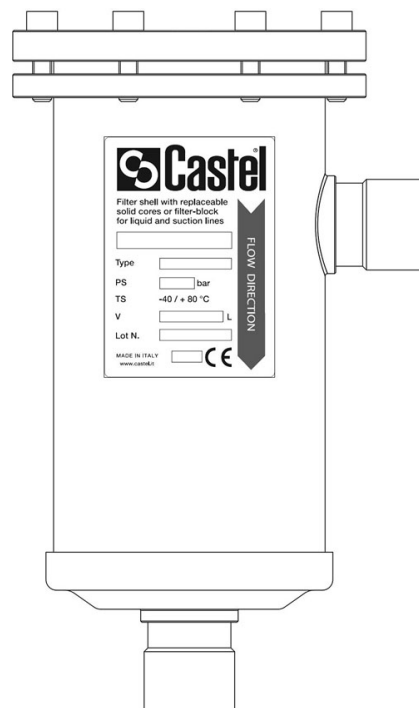

Product Code

4411E/11BF

Solid Core Drier Shell CO2
1.3/8" - 35 mm ODS

Product use

Dryers for the liquid line that allow the replacement of the dryer elements, so-called cartridges. Accessories for use with refrigerant R744.

Product details

Connections ODS Ø [in.] 1.3/8"

Connections ODS Ø [mm] 35

W Ø [mm] 42,4

Cores type 4490/B4490/AB4490/BB4490/E

N° of cores 1

Nominal volume [cm³] 800

PS [bar] 62

MWP [psi] (1) ND

TS [°C] min. -40

TS [°C] max. +80

Package pcs 1