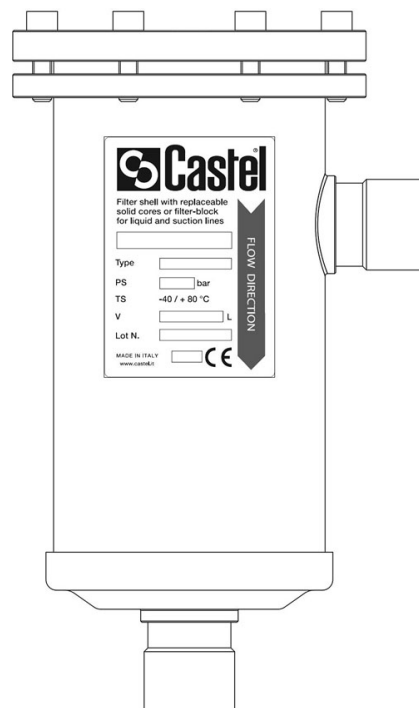

Product Code

**4412E/13BF**

Solid Core Drier Shell CO2  
1.5/8" ODS

### Product use

Dryers for the liquid line that allow the replacement of the dryer elements, so-called cartridges. Accessories for use with refrigerant R744.

### Product details

Connections ODS Ø [in.] 1.5/8"

Connections ODS Ø [mm] -

W Ø [mm] 48,3

Cores type 4490/B4490/AB4490/BB4490/E

N° of cores 2

Nominal volume [cm<sup>3</sup>] 1600

PS [bar] 62